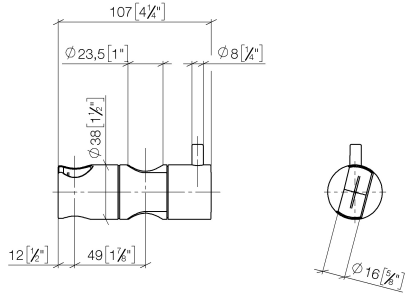

12 570 970

- for pipe diameter 23.5 mm

Fits: IMO, LULU, MADISON, MEM, TARA,  
CL.1, LISSÉ, VAIA, META, CYO

	Chrome	12 570 970-00
	Brushed Platinum	12 570 970-06
	Platinum	12 570 970-08
	Dark Chrome	12 570 970-19
	Light Gold	12 570 970-26
	Brushed Light Gold	12 570 970-27
	Brushed Durabronze (23kt Gold)	12 570 970-28
	Matte Black	12 570 970-33
	Brushed Bronze	12 570 970-42
	Brushed Champagne (22kt Gold)	12 570 970-46
	Champagne (22kt Gold)	12 570 970-47
	Brushed Chrome	12 570 970-93
	Brushed Dark Platinum	12 570 970-99

12 570 970

mm [inches]

12 570 970

Parts for other finishes can be found here: Brushed Platinum

### Spare parts list

No.	Item Number	Name	Quantity used	Delivery time
1	09 12 12 217 90	sleeve	1	2