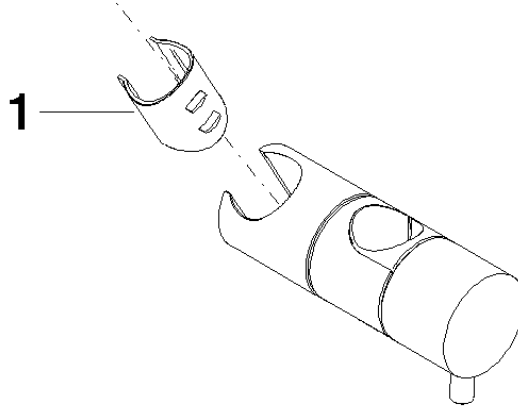

12 570 970

- for pipe diameter 23.5 mm

Fits: IMO, LULU, MADISON, MEM, TARA,  
CL.1, LISSÉ, VAIA, META, CYO

	Chrome	12 570 970-00
	Brushed Platinum	12 570 970-06
	Platinum	12 570 970-08
	Dark Chrome	12 570 970-19
	Light Gold	12 570 970-26
	Brushed Light Gold	12 570 970-27
	Brushed Durabronze (23kt Gold)	12 570 970-28
	Matte Black	12 570 970-33
	Brushed Bronze	12 570 970-42
	Brushed Champagne (22kt Gold)	12 570 970-46
	Champagne (22kt Gold)	12 570 970-47
	Brushed Chrome	12 570 970-93
	Brushed Dark Platinum	12 570 970-99

12 570 970

mm [inches]

12 570 970

Parts for other finishes can be found here: Brushed Platinum

### Spare parts list

No.	Item Number	Name	Quantity used	Delivery time
1	09 12 12 217 90	sleeve	1	2